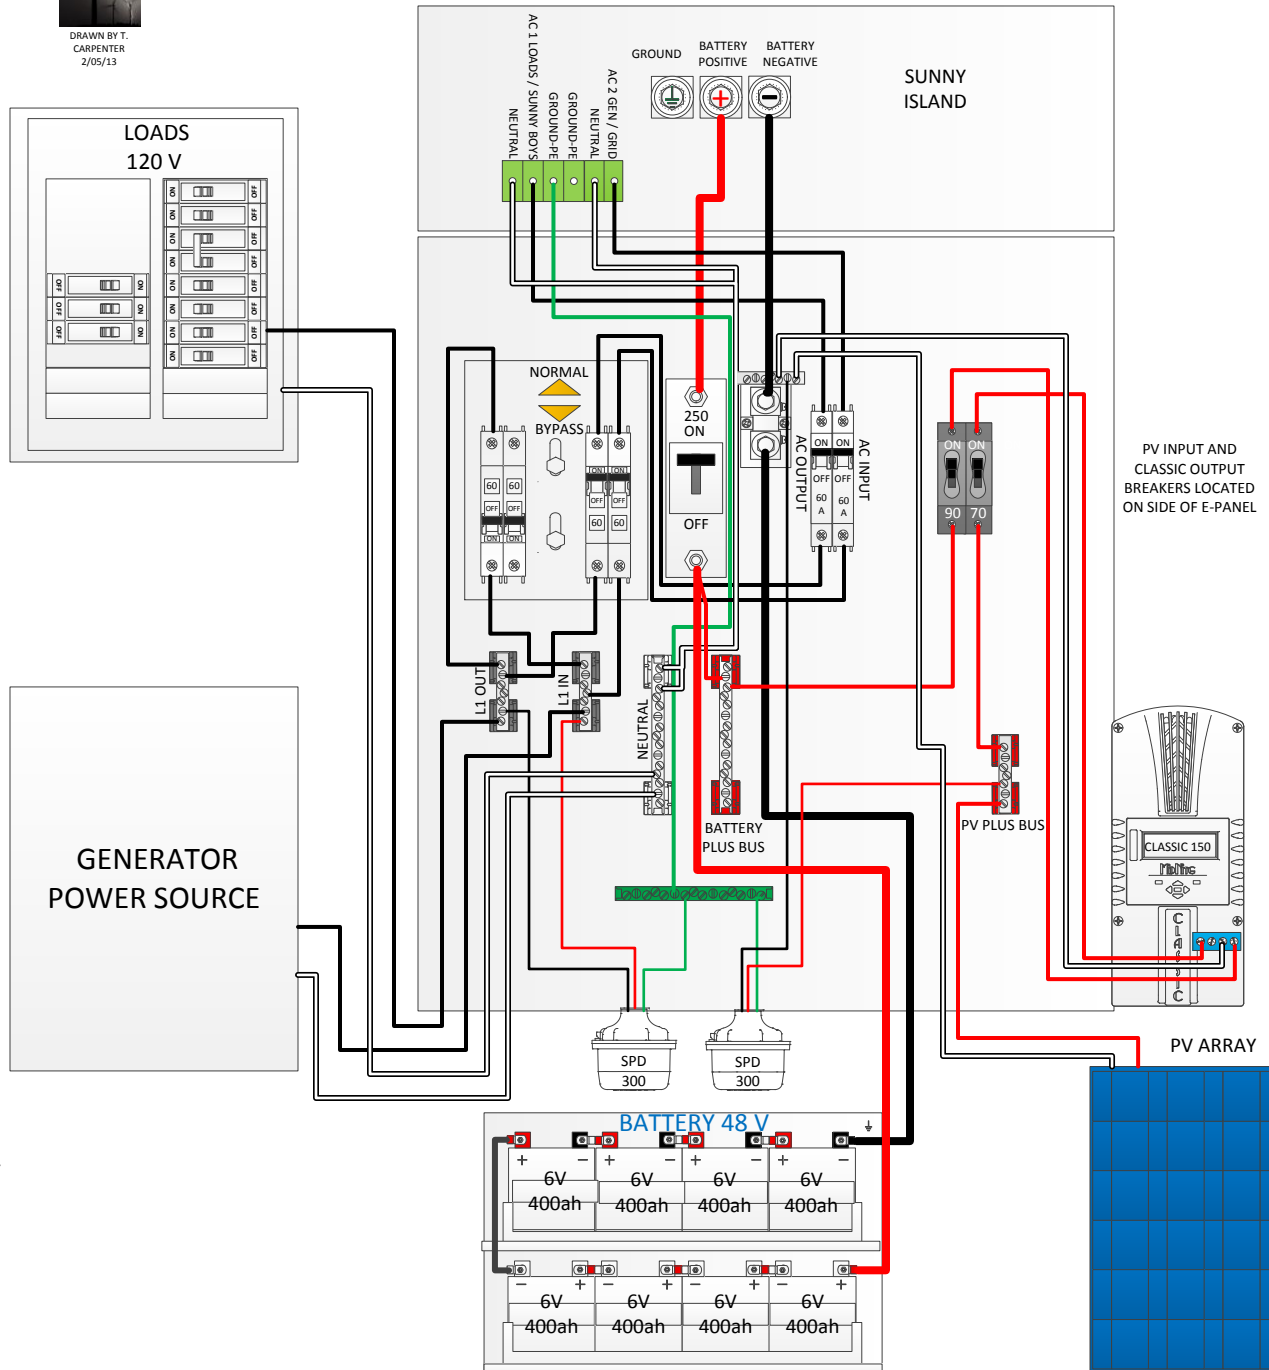

SMA SUNNY ISLAND OFF GRID SYSTEM WITH SINGLE CLASSIC CHARGE CONTROLLER

DRAWN BY T. CARPENTER
2/05/13

NOTE: GROUND
CONNNECTIONS TO
EXTERNAL PANELS HAVE
BEEN OMITTED FOR CLARITY
THESE MUST OF COURSE BE
INSTALLED IN THE FIELD