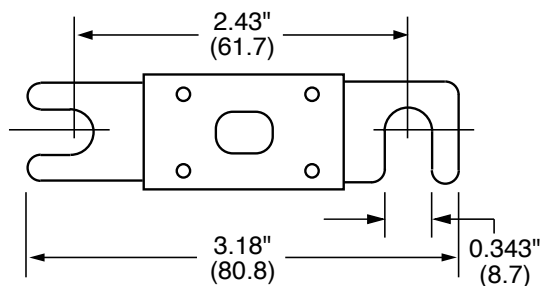

## CNN\_E / CNN / CNL SERIES LIFT TRUCK FUSES

32/48/80 V dc • Fast-Acting and Very Fast-Acting • 10–800 A

### Description

CNN\_E fuses are rated for applications up to 80 V dc. As fork lift trucks and electrical vehicle system voltages increase, circuit protection needs to be rated higher than the standard CNN products to handle the increased voltage. The CNN\_E is considered very fast-acting for quicker reaction time.

### Dimensions inches (mm)

### Specifications

<b>Voltage Ratings</b>	CNN_E: 80 V dc CNN: 48 V dc / 125 V ac CNL: 32 V dc / 32 V ac
<b>Ampere Ratings</b>	10 – 800 A*
<b>Max. Interrupting Rating</b>	CNN_E: 2,700 A CNN/CNL: 2,500 A
<b>Approval</b>	CNN_E: cURus (File E71611) CNN/CNL: UR (File E71611)
<b>Environmental</b>	RoHS Compliant, Lead (Pb) Free
<b>Country of Origin</b>	CNN_E: Mexico CNN/CNL: China